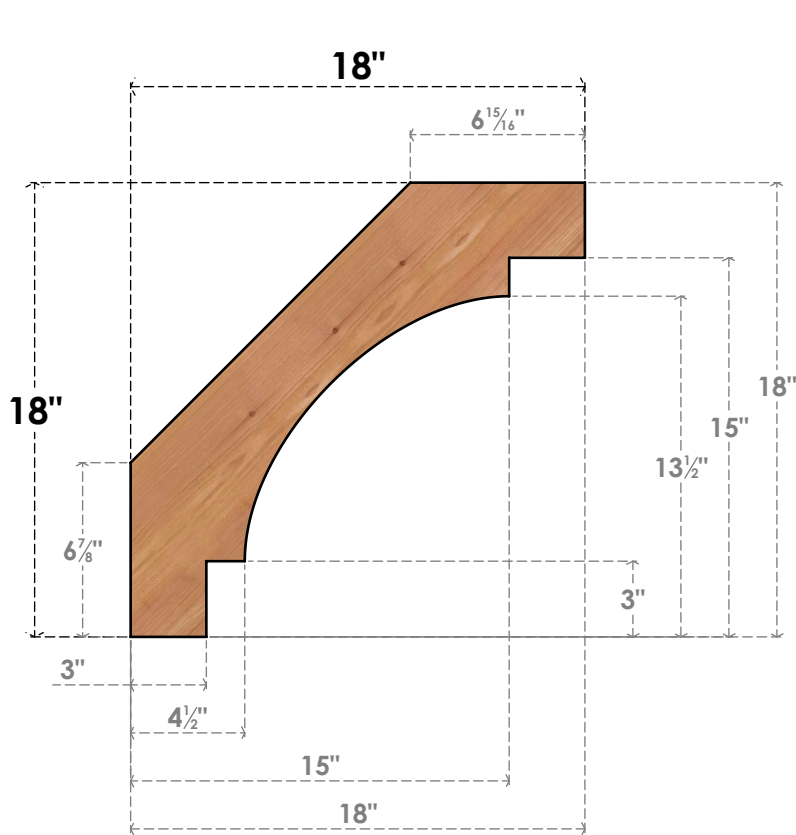

BRC06X18X18MRC00SWR

5 1/2"W X 18"D X 18"H MERCED SMOOTH BRACE, WESTERN RED CEDAR

SIDE

FRONT

EKENA MILLWORK
2300 WEST MAIN ST.
CLARKSVILLE, TX 75426
TOLL FREE: 866-607-0453
WWW.EKENAMILLWORK.COM

NOTES

1. INSTALLATION TO BE COMPLETED IN ACCORDANCE WITH MANUFACTURER'S SPECIFICATIONS.
2. DRAWING MAY NOT BE TO SCALE
3. THIS DRAWING IS INTENDED FOR DESIGN AND PLANNING PURPOSES ONLY.
4. ALL INFORMATION CONTAINED HEREIN WAS CURRENT AT THE TIME OF DEVELOPMENT BUT MUST BE REVIEWED AND APPROVED BY THE PRODUCT MANUFACTURER TO BE CONSIDERED ACCURATE.
5. PRODUCTS ARE NOT KILN DRIED. THIS ITEM IS UNIQUE AND WILL CONTAIN THE NATURAL VARIATIONS THAT THE WOOD SPECIES OFFERS. THIS MAY RESULT IN VARIATIONS UP TO 1/4"