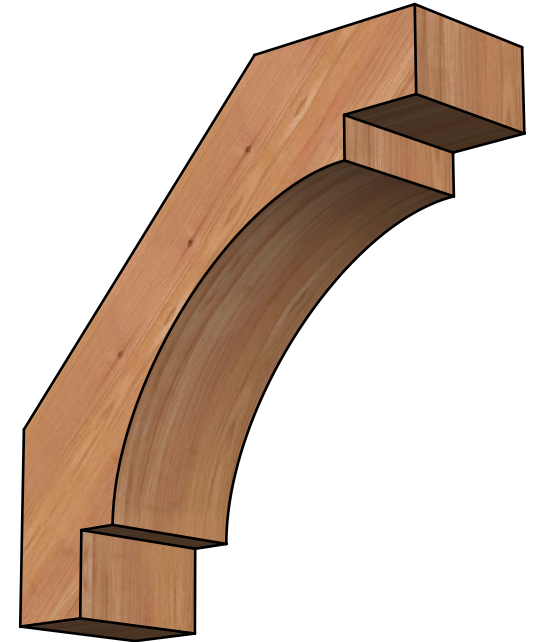

BRC06X18X18MRC00SWR

5 1/2"W X 18"D X 18"H MERCED SMOOTH BRACE, WESTERN RED CEDAR

SIDE

FRONT

EKENA MILLWORK
2300 WEST MAIN ST.
CLARKSVILLE, TX 75426
TOLL FREE: 866-607-0453
WWW.EKENAMILLWORK.COM

NOTES

1. INSTALLATION TO BE COMPLETED IN ACCORDANCE WITH MANUFACTURER'S SPECIFICATIONS.
2. DRAWING MAY NOT BE TO SCALE
3. THIS DRAWING IS INTENDED FOR DESIGN AND PLANNING PURPOSES ONLY.
4. ALL INFORMATION CONTAINED HEREIN WAS CURRENT AT THE TIME OF DEVELOPMENT BUT MUST BE REVIEWED AND APPROVED BY THE PRODUCT MANUFACTURER TO BE CONSIDERED ACCURATE.
5. PRODUCTS ARE NOT KILN DRIED. THIS ITEM IS UNIQUE AND WILL CONTAIN THE NATURAL VARIATIONS THAT THE WOOD SPECIES OFFERS. THIS MAY RESULT IN VARIATIONS UP TO 1/4"